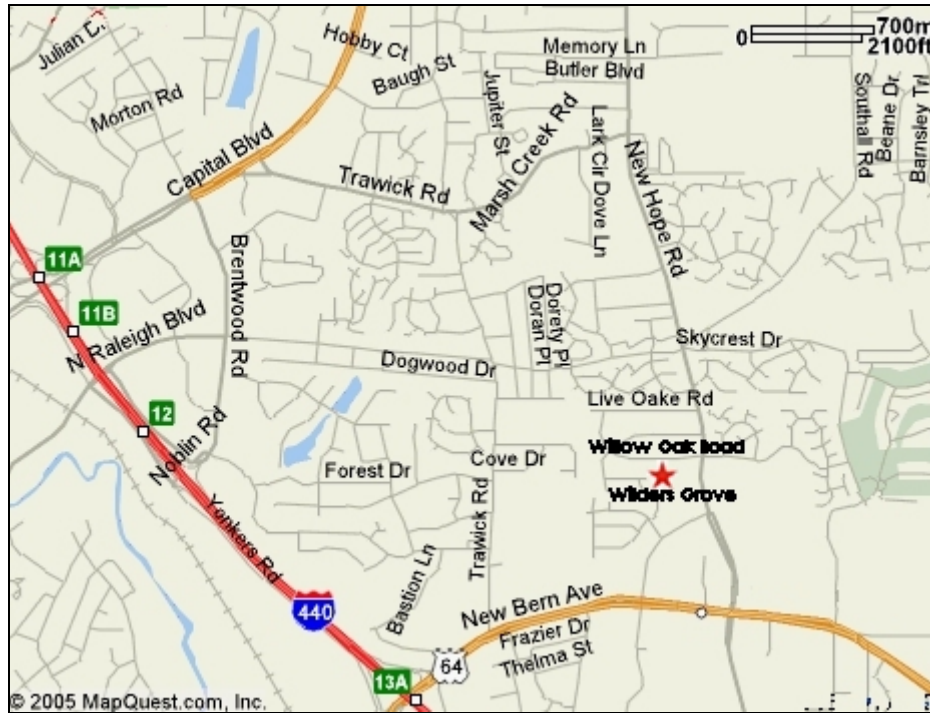

Directions to Wilders Grove

4204 Willow Oak Rd
Raleigh, NC 27604-4731 US

From 440, take the New Bern Ave/64E Business exit 13B towards Knightdale.
At the third light, at the Wal-Mart Super Center, turn left onto New Hope Road.
At the second light, turn left onto Willow Oak Road. Wilders Grove is located on your left just after the Uncle Bill's Convenience Store/Barber Shop parking lot.